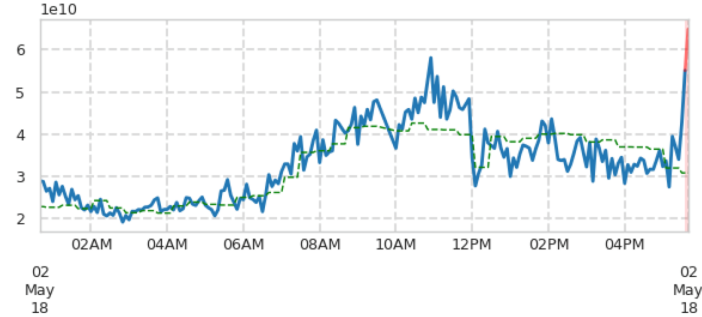

# Reality Check

Data Lake

>

Data-Driven Culture

>

Artificial Intelligence

swisscom

# Anomaly Detection

64497:146

is 1.94x higher than usual (diff: +94%)  
Severity: Major